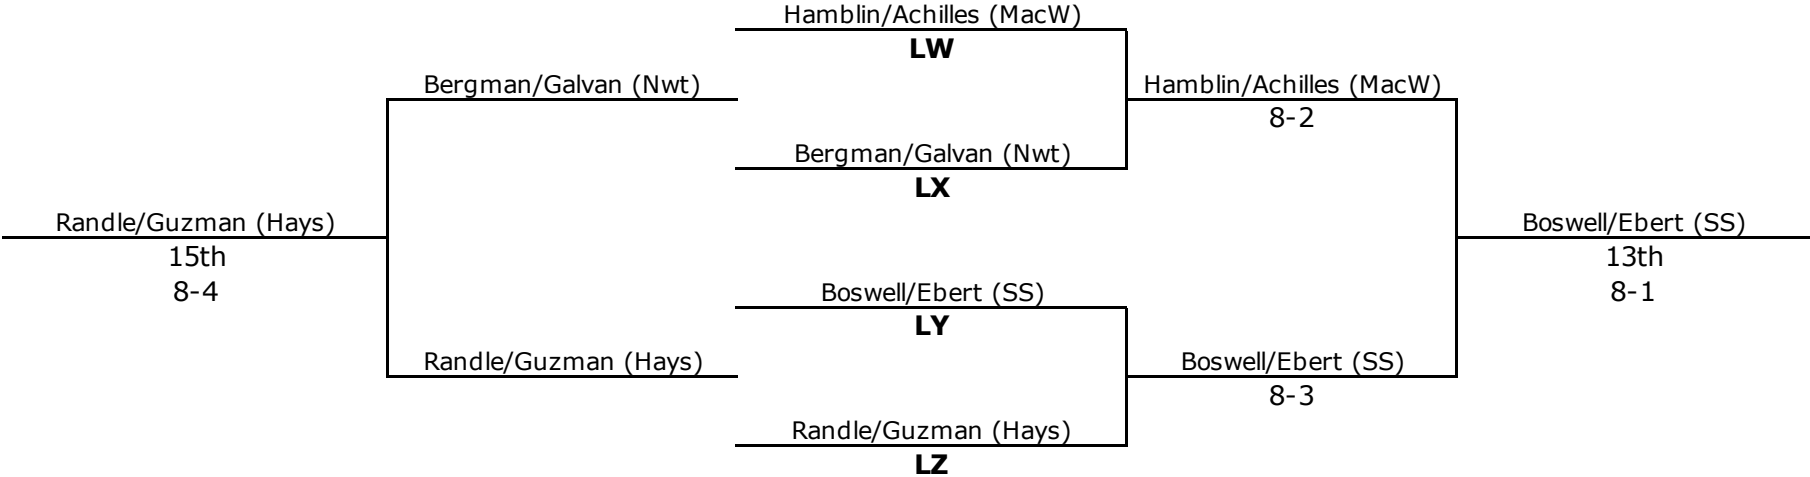

McPherson Varsity Invitational
3/31/26

McPherson Varsity Invitational
3/31/26

2nd Round Losers

Lose Losers

McPherson Varsity Invitational
3/31/26

McPherson Varsity Invitational
3/31/26

2nd Round Losers

Lose Losers

McPherson Varsity Invitational
3/31/26

	MCPHERSON RED	MCPHERSON WHITE	DERBY	GREAT BEND	HAYS	NEWTON	SALINA SOUTH	Winfield
1 SINGLES	Rylan Unruh	Parker Reimann	Brennan Ball	Collin Tully	Brian Nguyen	Braxton Bergquist	Kettler Fullen	Josh Moore
2 SINGLES	Cooper Bohme	Bradon Holm	Mason McCune	Logan Allen	Brody Burns	Brody Morton	Drew Powers	Copeland Quiett
1 DOUBLES	Mason Eisenbarth Jonas Emery	Kepple Butcher Jack Boese	Jayce Johnson Landen Highsmith	Aiden Stacey Jacob Parks	Cameden Luck Cyler Luck	Jude Oswald Miles Brubacher	Liam Lemaster Wyatt Hendrix	Corden Cuington Evan Hutto
2 DOUBLES	Hayden Siemens Aaron Winter	Holtyn Hamblin Jacob Achilles	Johnny Hula Dylan Nelson-Craig	Aaron Ramirez Kai Britt	Cyran Randle Damian Guzman	Nic Bergman Cruz Galvan	Isaiah Boswell Corbin Ebert	Brant Myers Brayden Mettling