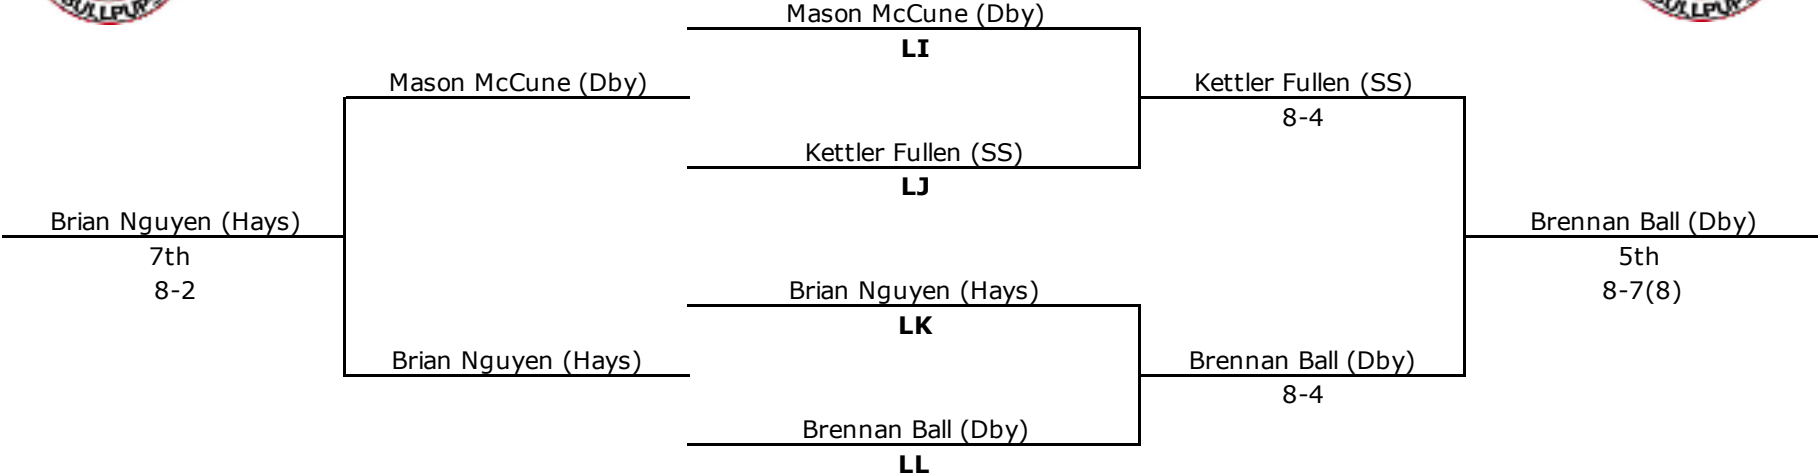

McPherson Varsity Invitational
3/31/26

McPherson Varsity Invitational
3/31/26

2nd Round Losers

Lose Losers

McPherson Varsity Invitational
3/31/26

McPherson Varsity Invitational
3/31/26

2nd Round Losers

Lose Losers

McPherson Varsity Invitational
3/31/26

	MCPHERSON RED	MCPHERSON WHITE	DERBY	GREAT BEND	HAYS	NEWTON	SALINA SOUTH	Winfield
1 SINGLES	Rylan Unruh	Parker Reimann	Brennan Ball	Collin Tully	Brian Nguyen	Braxton Bergquist	Kettler Fullen	Josh Moore
2 SINGLES	Cooper Bohme	Bradon Holm	Mason McCune	Logan Allen	Brody Burns	Brody Morton	Drew Powers	Copeland Quiett
1 DOUBLES	Mason Eisenbarth Jonas Emery	Kepple Butcher Jack Boese	Jayce Johnson Landen Highsmith	Aiden Stacey Jacob Parks	Cameden Luck Cyler Luck	Jude Oswald Miles Brubacher	Liam Lemaster Wyatt Hendrix	Corden Cuington Evan Hutto
2 DOUBLES	Hayden Siemens Aaron Winter	Holtyn Hamblin Jacob Achilles	Johnny Hula Dylan Nelson-Craig	Aaron Ramirez Kai Britt	Cyran Randle Damian Guzman	Nic Bergman Cruz Galvan	Isaiah Boswell Corbin Ebert	Brant Myers Brayden Mettling