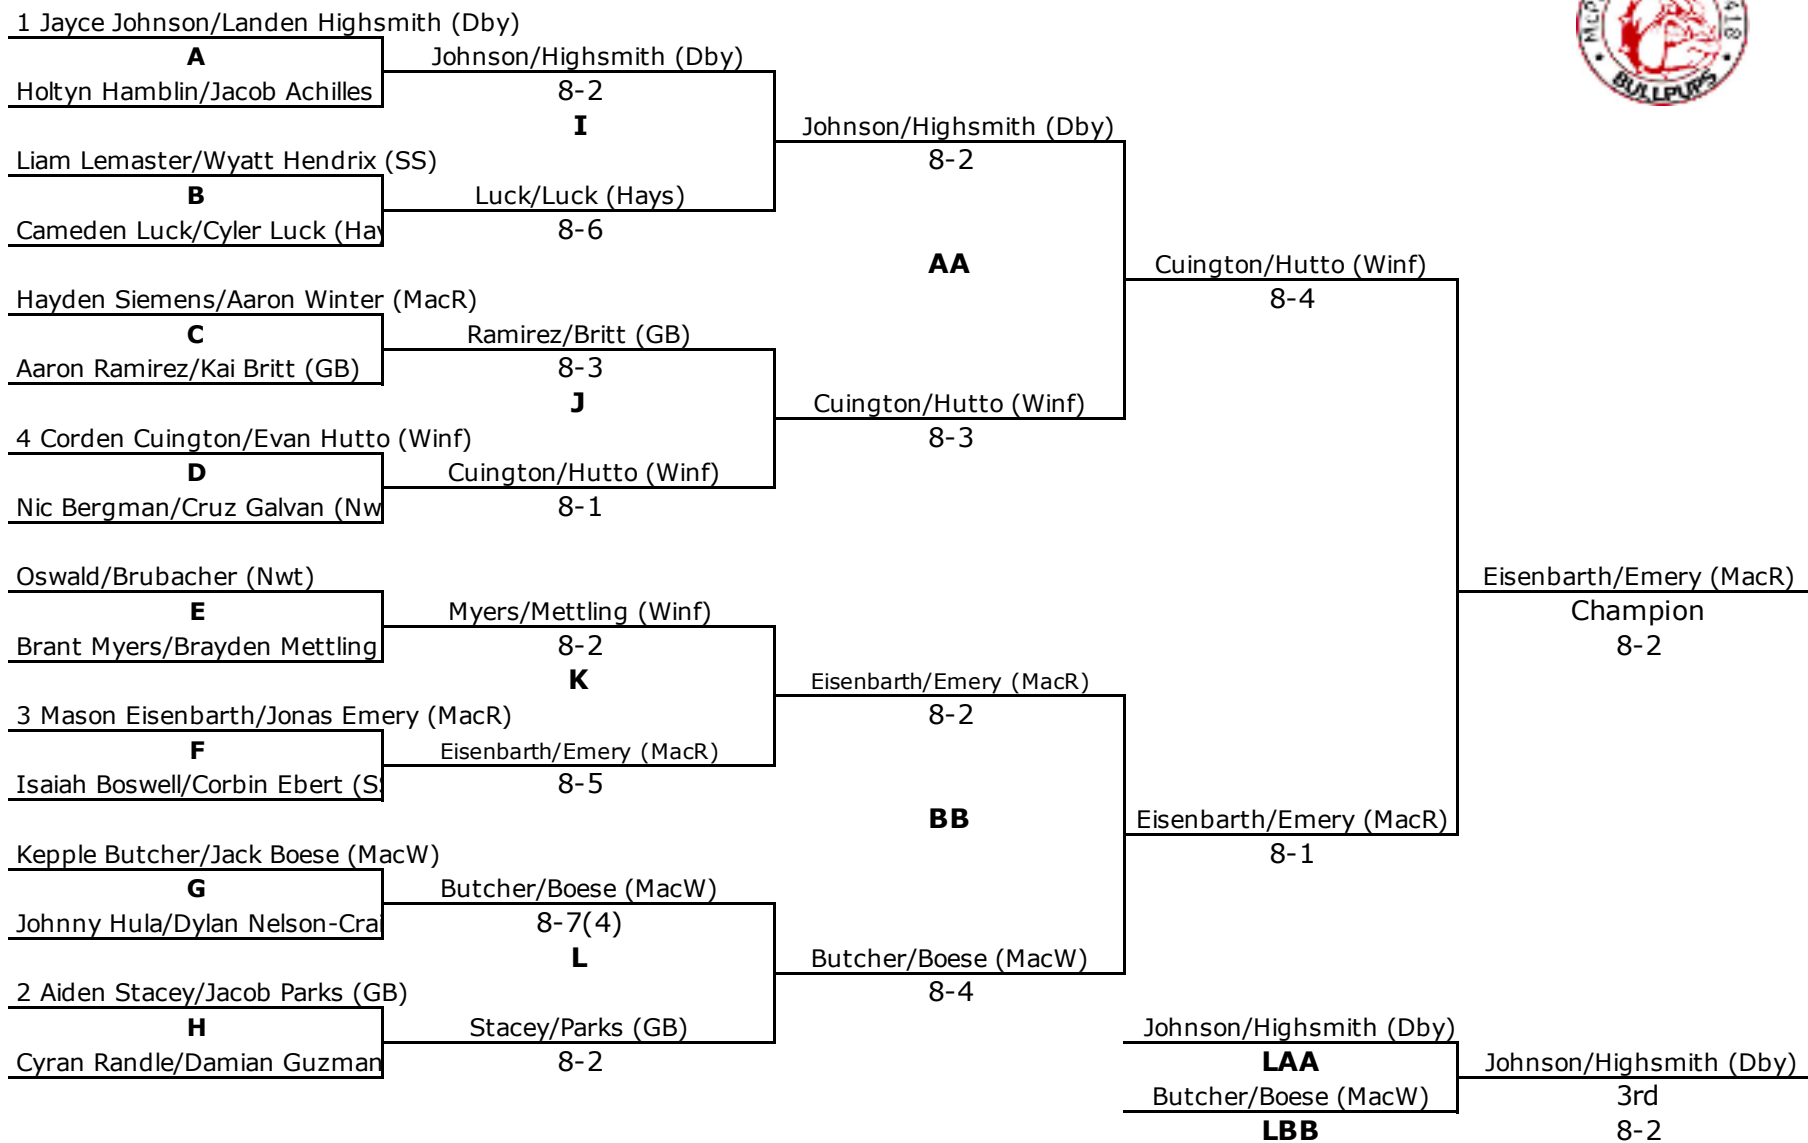

McPherson Varsity Invitational
3/31/26

McPherson Varsity Invitational
3/31/26

2nd Round Losers

Lose Losers

McPherson Varsity Invitational
3/31/26

McPherson Varsity Invitational
3/31/26

2nd Round Losers

Lose Losers

McPherson Varsity Invitational
3/31/26

	MCPHERSON RED	MCPHERSON WHITE	DERBY	GREAT BEND	HAYS	NEWTON	SALINA SOUTH	Winfield
1 SINGLES	Rylan Unruh	Parker Reimann	Brennan Ball	Collin Tully	Brian Nguyen	Braxton Bergquist	Kettler Fullen	Josh Moore
2 SINGLES	Cooper Bohme	Bradon Holm	Mason McCune	Logan Allen	Brody Burns	Brody Morton	Drew Powers	Copeland Quiett
1 DOUBLES	Mason Eisenbarth Jonas Emery	Kepple Butcher Jack Boese	Jayce Johnson Landen Highsmith	Aiden Stacey Jacob Parks	Cameden Luck Cyler Luck	Jude Oswald Miles Brubacher	Liam Lemaster Wyatt Hendrix	Corden Cuington Evan Hutto
2 DOUBLES	Hayden Siemens Aaron Winter	Holtyn Hamblin Jacob Achilles	Johnny Hula Dylan Nelson-Craig	Aaron Ramirez Kai Britt	Cyran Randle Damian Guzman	Nic Bergman Cruz Galvan	Isaiah Boswell Corbin Ebert	Brant Myers Brayden Mettling

PLACES

POINTS

1st	16
2nd	15
3rd	14
4th	13
5th	12
6th	11
7th	10
8th	9
9th	8
10th	7
11th	6
12th	5
13th	4
14th	3
15th	2
16th	1