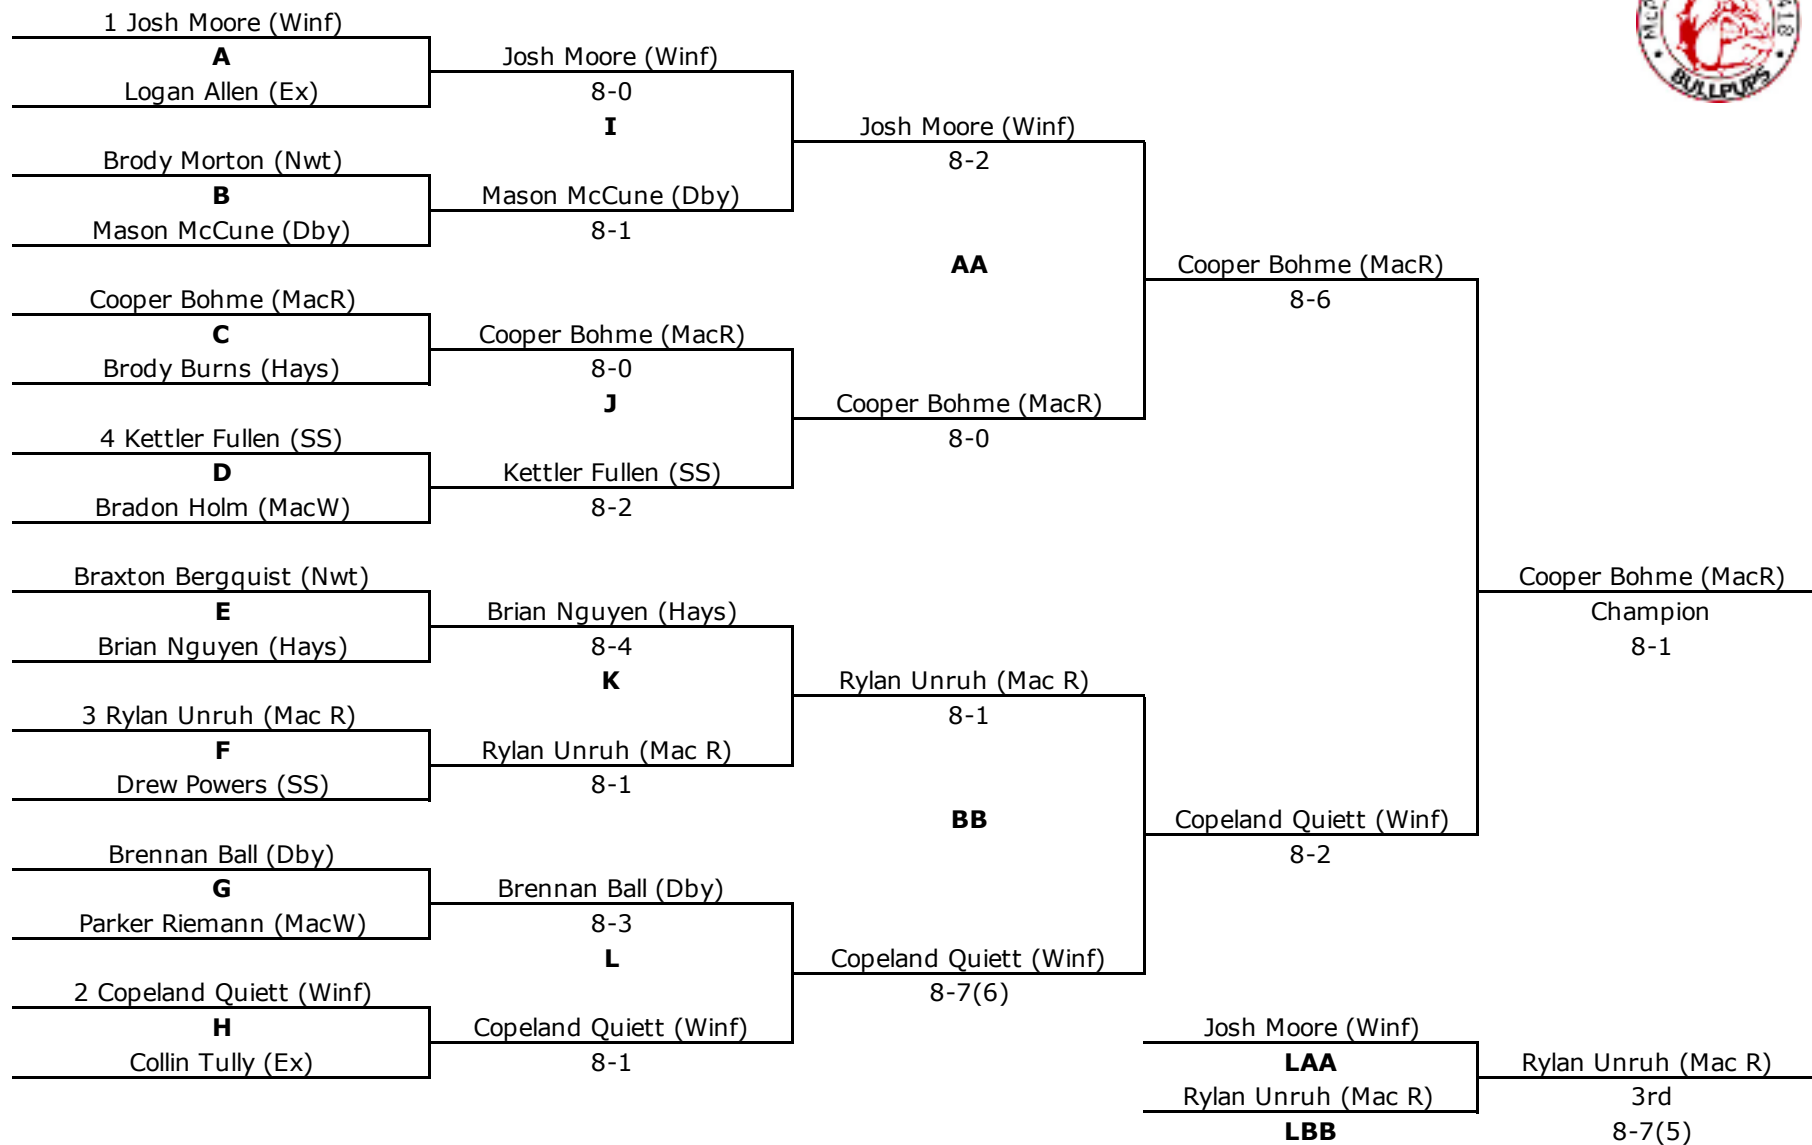

McPherson Varsity Invitational
3/31/26

McPherson Varsity Invitational
3/31/26

2nd Round Losers

Lose Losers

McPherson Varsity Invitational
3/31/26

McPherson Varsity Invitational
3/31/26

2nd Round Losers

Lose Losers

McPherson Varsity Invitational
3/31/26

	MCPHERSON RED	MCPHERSON WHITE	DERBY	GREAT BEND	HAYS	NEWTON	SALINA SOUTH	Winfield
1 SINGLES	Rylan Unruh	Parker Reimann	Brennan Ball	Collin Tully	Brian Nguyen	Braxton Bergquist	Kettler Fullen	Josh Moore
2 SINGLES	Cooper Bohme	Bradon Holm	Mason McCune	Logan Allen	Brody Burns	Brody Morton	Drew Powers	Copeland Quiett
1 DOUBLES	Mason Eisenbarth Jonas Emery	Kepple Butcher Jack Boese	Jayce Johnson Landen Highsmith	Aiden Stacey Jacob Parks	Cameden Luck Cyler Luck	Jude Oswald Miles Brubacher	Liam Lemaster Wyatt Hendrix	Corden Cuington Evan Hutto
2 DOUBLES	Hayden Siemens Aaron Winter	Holtyn Hamblin Jacob Achilles	Johnny Hula Dylan Nelson-Craig	Aaron Ramirez Kai Britt	Cyran Randle Damian Guzman	Nic Bergman Cruz Galvan	Isaiah Boswell Corbin Ebert	Brant Myers Brayden Mettling