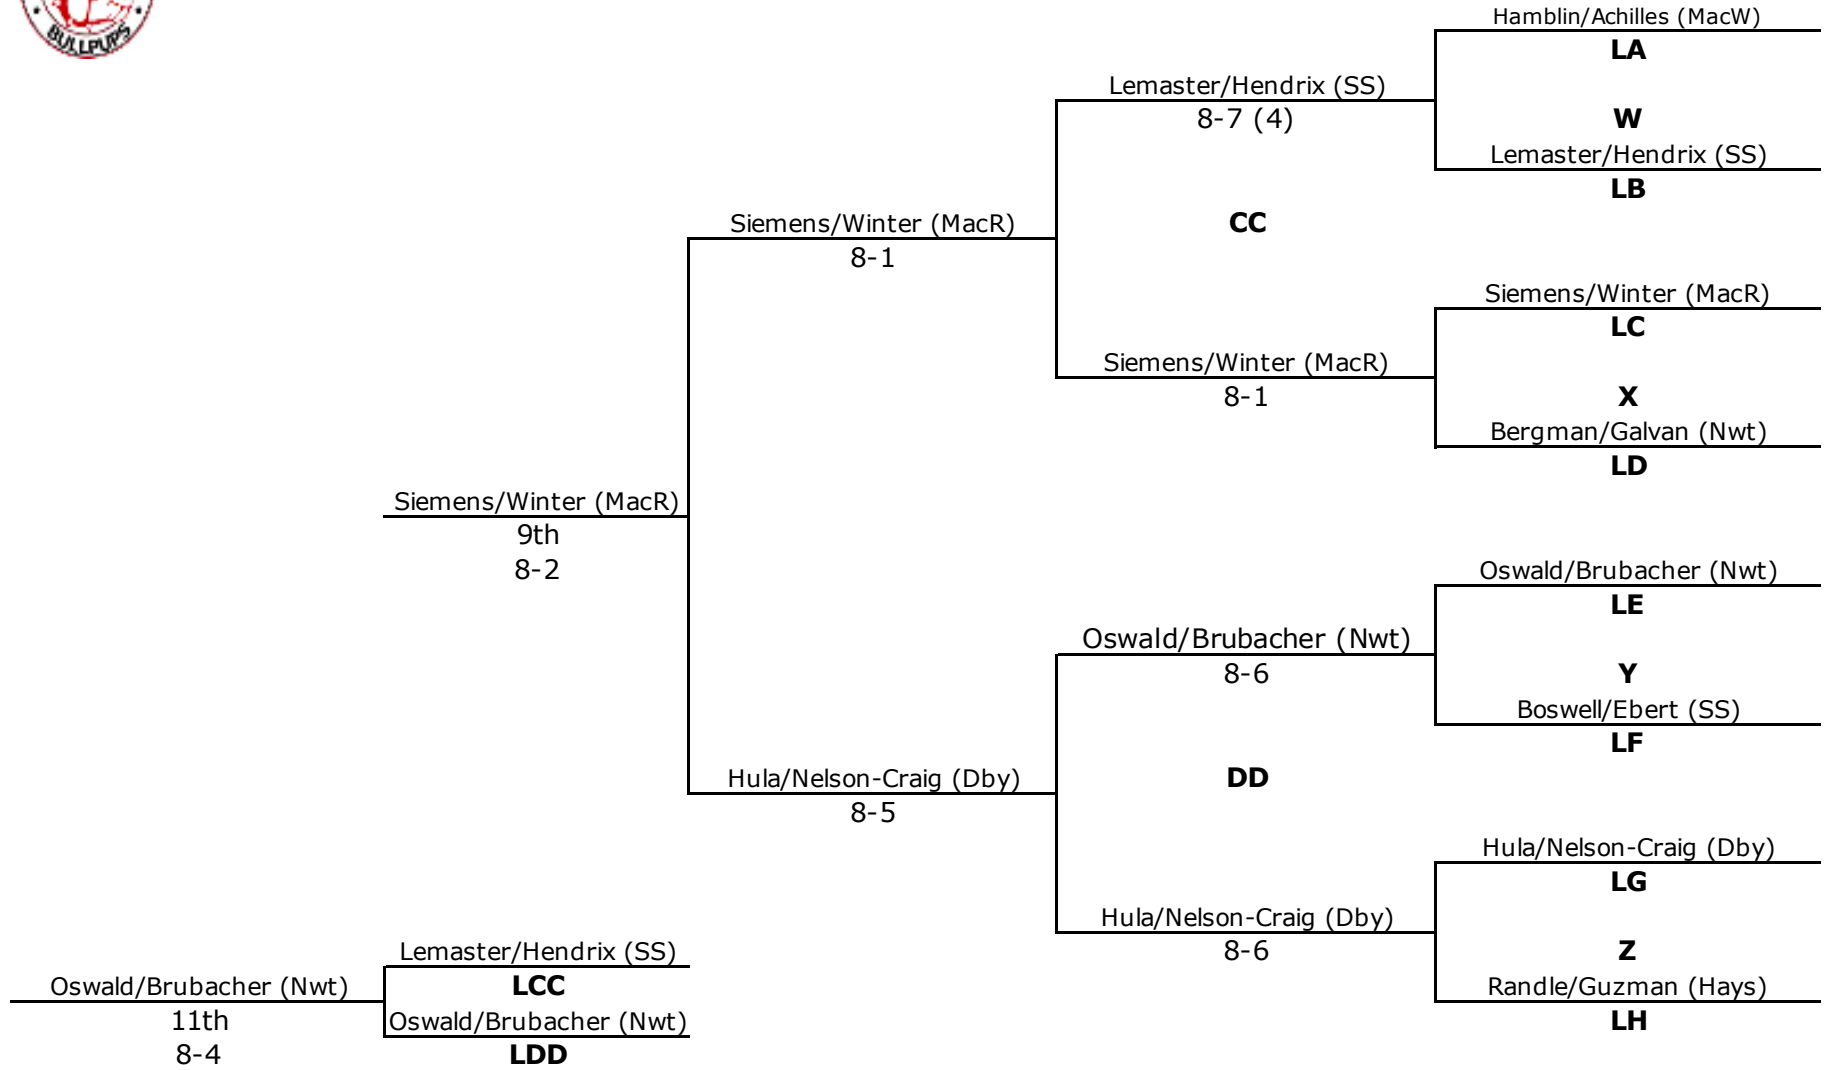

McPherson Varsity Invitational
3/31/26

McPherson Varsity Invitational
3/31/26

2nd Round Losers

Lose Losers

McPherson Varsity Invitational
3/31/26

McPherson Varsity Invitational
3/31/26

2nd Round Losers

Lose Losers

McPherson Varsity Invitational
3/31/26

	MCPHERSON RED	MCPHERSON WHITE	DERBY	GREAT BEND	HAYS	NEWTON	SALINA SOUTH	Winfield
1 SINGLES	Rylan Unruh	Parker Reimann	Brennan Ball	Collin Tully	Brian Nguyen	Braxton Bergquist	Kettler Fullen	Josh Moore
2 SINGLES	Cooper Bohme	Bradon Holm	Mason McCune	Logan Allen	Brody Burns	Brody Morton	Drew Powers	Copeland Quiett
1 DOUBLES	Mason Eisenbarth Jonas Emery	Kepple Butcher Jack Boese	Jayce Johnson Landen Highsmith	Aiden Stacey Jacob Parks	Cameden Luck Cyler Luck	Jude Oswald Miles Brubacher	Liam Lemaster Wyatt Hendrix	Corden Cuington Evan Hutto
2 DOUBLES	Hayden Siemens Aaron Winter	Holtyn Hamblin Jacob Achilles	Johnny Hula Dylan Nelson-Craig	Aaron Ramirez Kai Britt	Cyran Randle Damian Guzman	Nic Bergman Cruz Galvan	Isaiah Boswell Corbin Ebert	Brant Myers Brayden Mettling