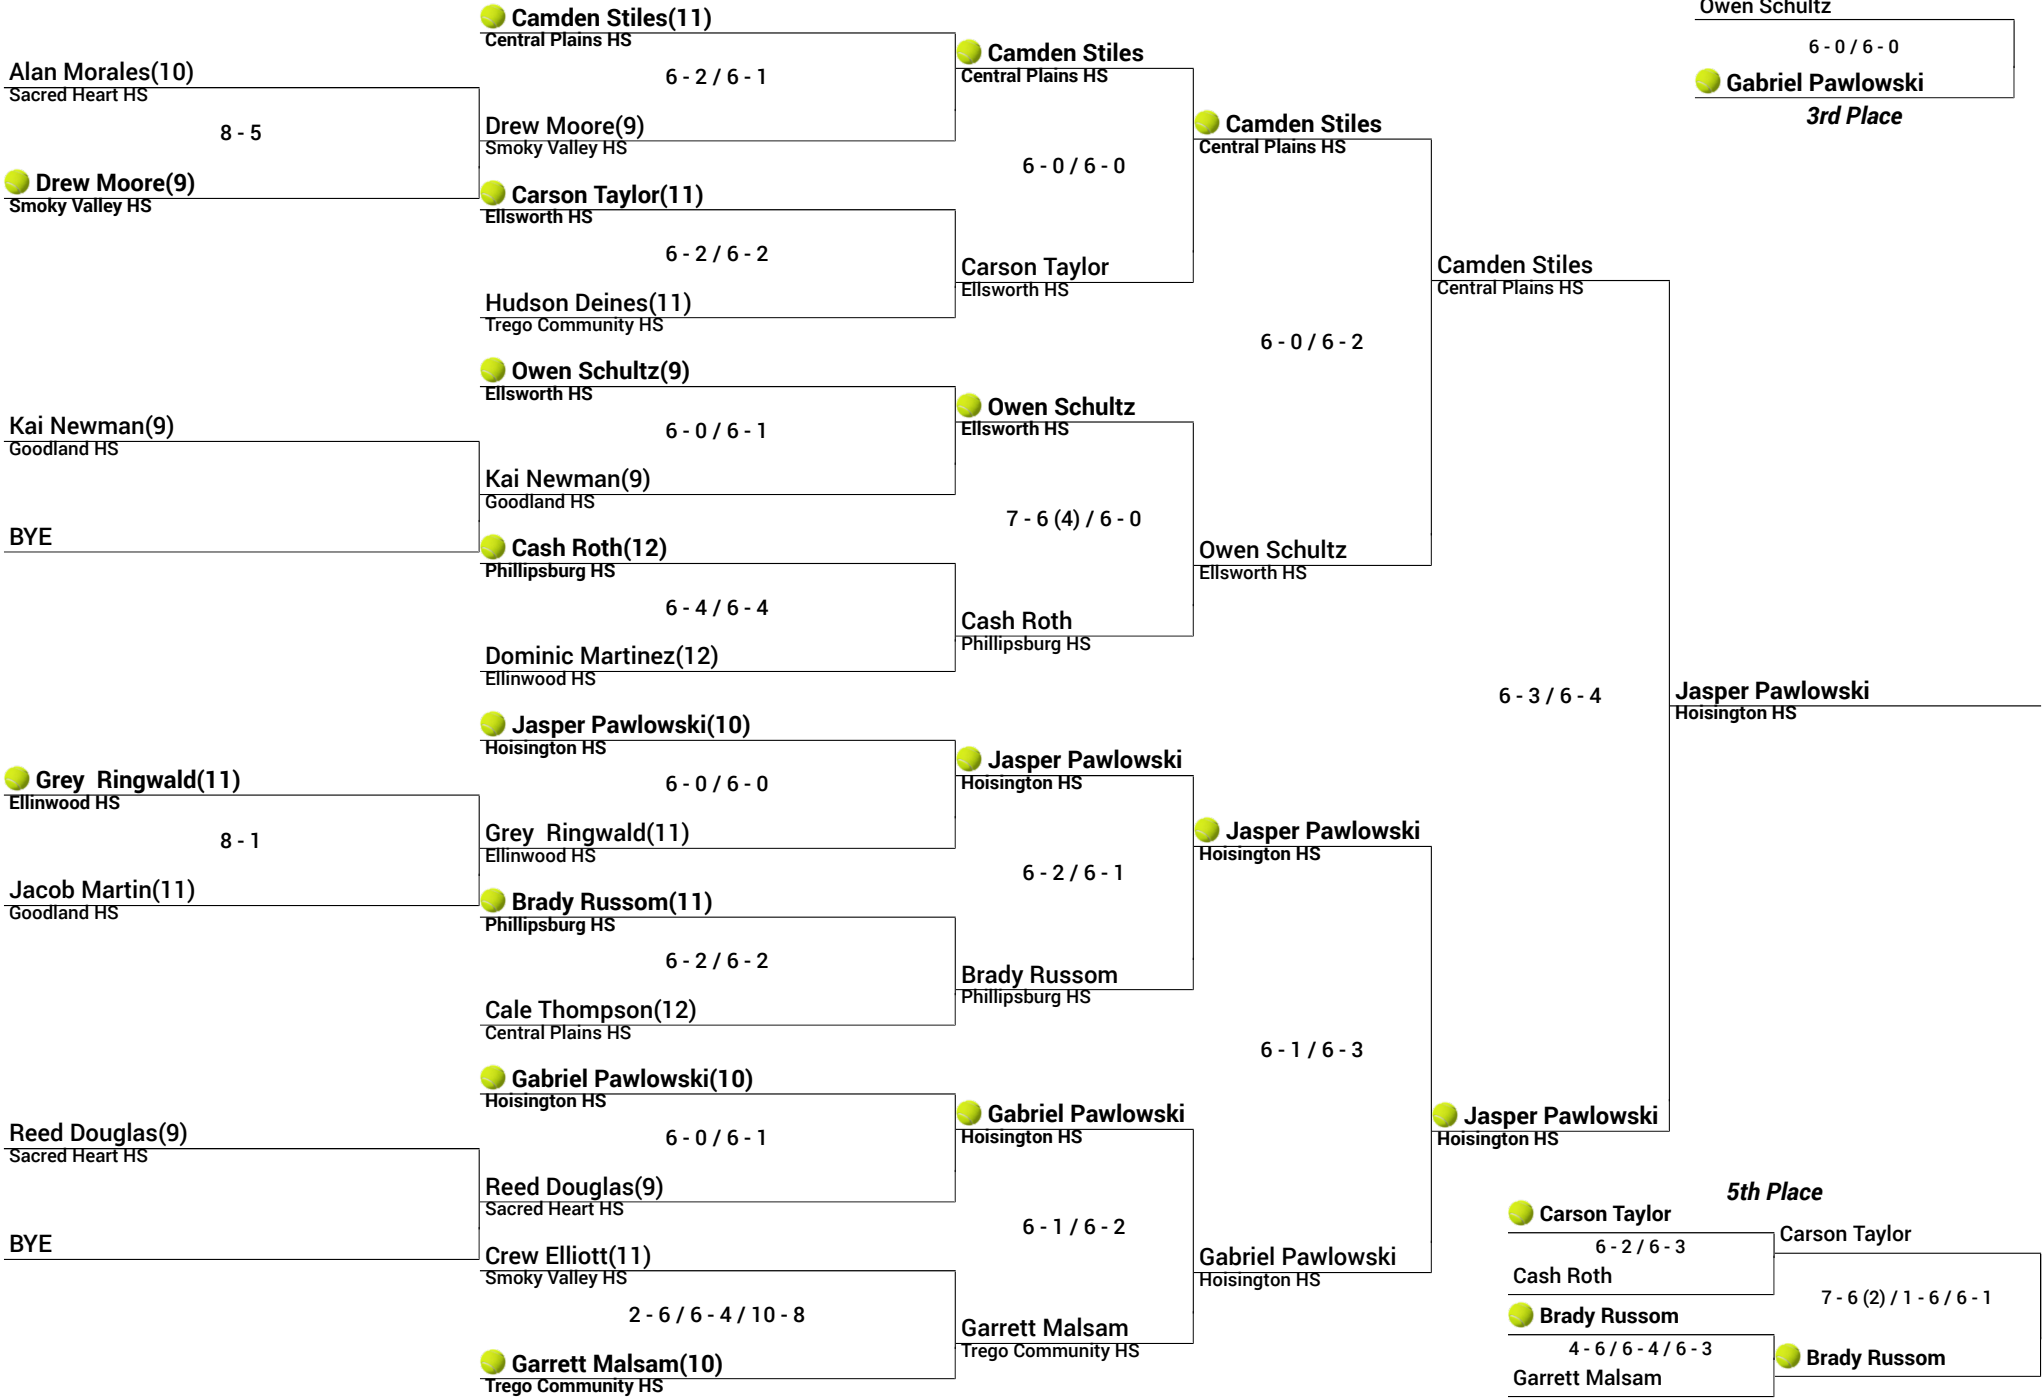

**Round 1**

**Round 2**

**Round 3**

**Semifinals**

**Championship**

**Winner**

**May 9th Regional Tennis Tournament-KSHSAA 2026**  
**Division: 3A Host: Smoky Valley HS Regional Type:Doubles**

**Round 1**